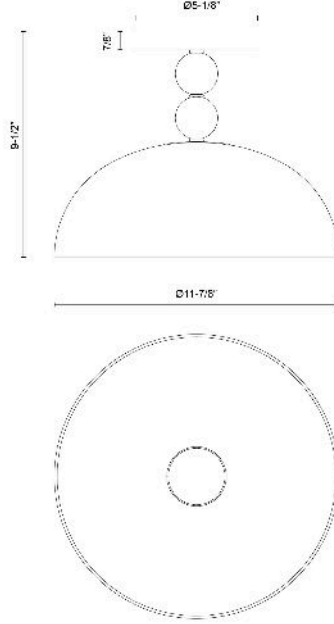

Paisley 12-in Semi-Flush Mount

Model	Bulbs (not included)	Wattage (or equivalent)
SF459012 SF459012BGGO SF459012MBGO	1 x E26	60W

The Paisley lighting collection is a real showstopper! With its semi-flush design and stack of decorative metal beads that look like vintage earrings, it's got a touch of elegance and a playful vibe. And the glossy glass dome shade adds a modern twist, making it a must-have for any room.

SPECIFICATION DETAILS

Fixture Dimensions	D11-7/8" x H9-1/2"
Canopy Dimensions	D5-1/8" x H7/8"
Location	Dry
Glass Details	Glossy Opal Glass
Illumination Direction	Down
Light Source/Life	Socket
Material	Steel, Glass
Shade Details	Glossy Opal Glass Shade
Compliance	UL Certified: Yes