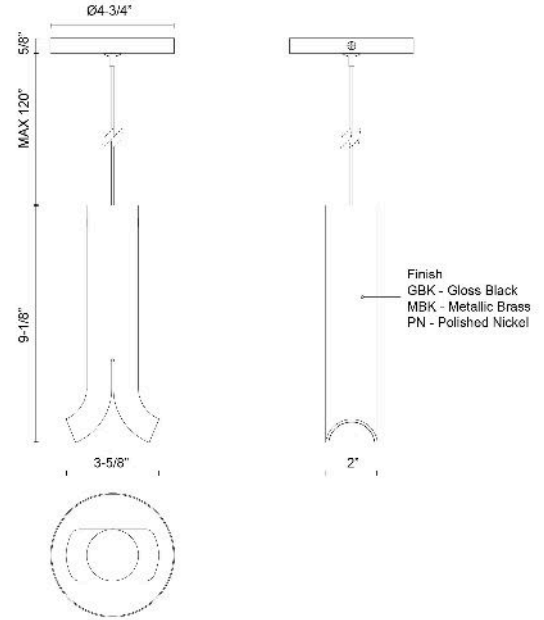

Husk 9-in Pendant

Model	Color Temperature	Wattage	Voltage	Total Lumens	Delivered Lumens	Dimmer Support (Optional, Not Included)
PD89709 PD89709-GBK PD89709-MRB PD89709-PN	3000K	7W	120V	560lm	450lm* (GBK) 460lm* (MRB) 480lm* (PN)	TRIAC/ELV

SPECIFICATION DETAILS

Fixture Dimensions	L3-5/8" x W2" x H9-1/8"
Canopy Dimensions	D4-3/4" x H5/8"
Minimum Hang Height	15"
Location	Dry
Dimming Range	100% - 10%
Glass Details	Clear Glass
Illumination Direction	Down
Light Source/Life	LED (50,000 hours) 90CRI
Material	Stainless Steel, Glass
Sloped Ceiling Adaptable	Yes
Shade Details	Stainless Steel Shade
Wire Length	120"
Wire Style	Black Wire
Compliance	ETL Certified: Yes CEC Title 24: Yes