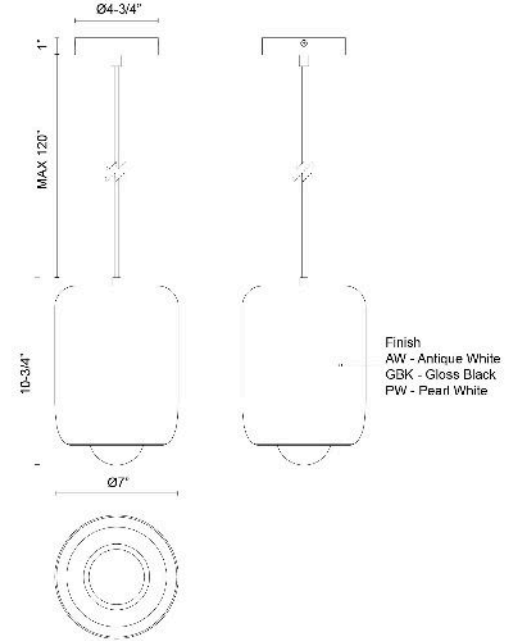

Hayden 7-in Pendant

Model	Color Temperature	Wattage	Voltage	Total Lumens	Delivered Lumens	Dimmer Support (Optional, Not Included)
PD68507-UNV PD68507-AW-UNV PD68507-GBK-UNV PD68507-PW-UNV	3000K	9W	120-277V	700lm	380lm* (AW) 355lm* (GBK) 390lm* (PW)	TRIAC/ELV

Finish
 AW - Antique White
 GBK - Gloss Black
 PW - Pearl White

SPECIFICATION DETAILS

Fixture Dimensions	D7" x H10-3/4"
Canopy Dimensions	D4-3/4" x H1"
Minimum Hang Height	15"
Location	Dry
Dimming Range	100% - 10%
Glass Details	Opal Glass
Illumination Direction	Down
Light Source/Life	LED (50,000 hours) 90CRI
Material	Aluminum, Steel, Glass
Sloped Ceiling Adaptable	Yes
Wire Length	120"
Wire Style	White Braided (AW) Black Braided (GBK) White Braided (PW)
Compliance	ETL Certified: Yes CEC Title 24: Yes