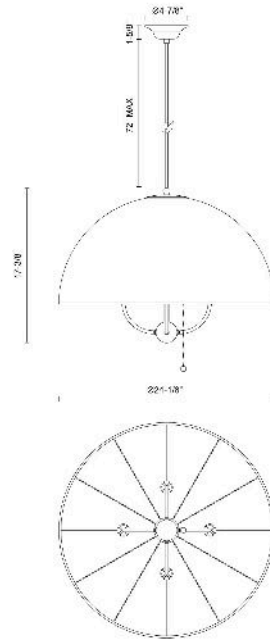

Crosby 24-in Pendant

Model	Bulbs (not included)	Wattage (or equivalent)
PD661424 PD661424BG PD661424MB	4 x E12	40W

Transform your space with the Crosby decorative lighting collection by Kelsey Leigh Design Co. These fixtures are inspired by vintage parasols and feature light natural shades and delicate details. They come in elegant matte black or brushed gold, so they'll fit in any decor style.

SPECIFICATION DETAILS

Fixture Dimensions	D24-1/8" x H17-3/8"
Canopy Dimensions	D4-7/8" x H1-5/8"
Minimum Hang Height	24"
Location	Dry
Illumination Direction	Omni-directional
Light Source/Life	Socket
Material	Steel, Fabric
Slopped Ceiling Adaptable	Yes
Shade Details	Spandex Shade
Wire Length	72"
Wire Style	Brown Wire (BG) Black Wire (MB)
Compliance	UL Certified: Yes