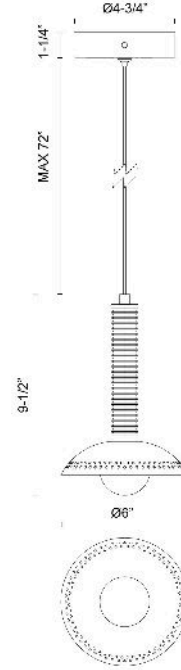

Arden 9-in Pendant

Model	Color Temperature	Wattage	Voltage	Total Lumens	Delivered Lumens	Dimmer Support (Optional, Not Included)
PD616109-UNV PD616109BGOP-UNV PD616109MBOP-UNV	3000K	6W	120-277V	630lm	290lm* (BGOP) 278lm (MBOP)	TRIAC/ELV

SPECIFICATION DETAILS

Fixture Dimensions	D6" x H9-1/2"
Canopy Dimensions	D4-3/4" x H1-1/4"
Minimum Hang Height	14"
Location	Dry
Dimming Range	100% - 10%
Glass Details	Opal Glass
Illumination Direction	Down
Light Source/Life	LED (50,000 hours) 90CRI
Material	Aluminum, Steel, Glass
Sloped Ceiling Adaptable	Yes
Shade Details	Steel Shade
Wire Length	72"
Wire Style	Black Wire
Compliance	ETL Certified: Yes CEC Title 24: Yes