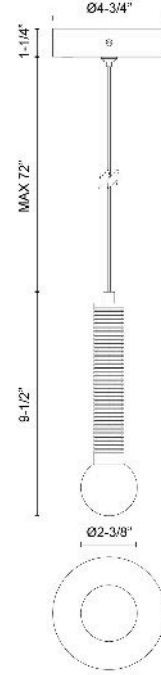

Arden 9-in Pendant

Model	Color Temperature	Wattage	Voltage	Total Lumens	Delivered Lumens	Dimmer Support (Optional, Not Included)
PD612109-UNV PD612109BGOP-UNV PD612109MBOP-UNV	3000K	6W	120-277V	630lm	450lm* (BGOP) 435lm (MBOP)	TRIAC/ELV

SPECIFICATION DETAILS

Fixture Dimensions	D2-3/8" x H9-1/2"
Canopy Dimensions	D4-3/4" x H1-1/4"
Minimum Hang Height	14"
Location	Dry
Dimming Range	100% - 10%
Glass Details	Opal Glass
Illumination Direction	Down
Light Source/Life	LED (50,000 hours) 90CRI
Material	Aluminum, Glass
Slopped Ceiling Adaptable	Yes
Wire Length	72"
Wire Style	Black Wire
Compliance	ETL Certified: Yes CEC Title 24: Yes