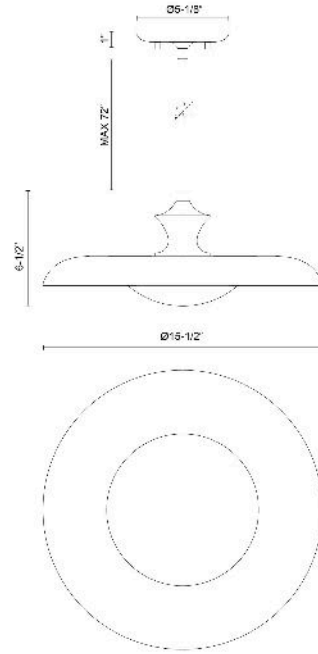

Minori 15-in Pendant

Model	Bulbs (not included)	Wattage (or equivalent)
<b>PD557015</b> PD557015BGD PD557015CER PD557015PEC PD557015PGN	1 x E26	60W

The Minori lighting collection is like a vintage spinning top come to life! With its bright and cheerful colors, it's a fun and playful addition to any room. It's got a cool mix of old-school charm and modern style, so it's sure to turn heads and make a statement.

SPECIFICATION DETAILS

Fixture Dimensions	D15-1/2" x H6-1/2"
Canopy Dimensions	D5-1/8" x H1"
Minimum Hang Height	20"
Location	Dry
Glass Details	Opal Glass
Illumination Direction	Down
Light Source/Life	Socket
Material	Steel, Glass
Slopped Ceiling Adaptable	Yes
Shade Details	Steel Shade
Wire Length	72"
Wire Style	Color Matching Braided Wire
Compliance	<b>UL Certified:</b> Yes