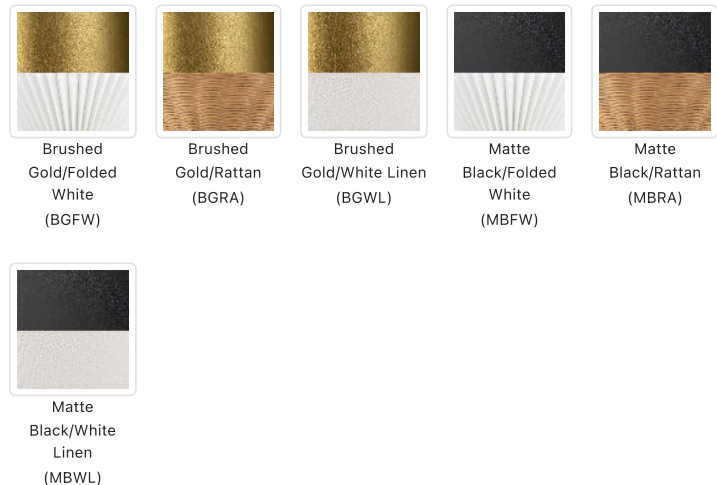

FINISHES

WWW.KUZCOLIGHTING.COM

USA: 3035 E. LONE MOUNTAIN ROAD - LAS VEGAS, NV 89081

CANADA: 19054 28TH AVENUE - SURREY, BC V3Z 6M3

USA: 3035 E. LONE MOUNTAIN ROAD - LAS VEGAS, NV 89081

CANADA: 19054 28TH AVENUE - SURREY, BC V3Z 6M3