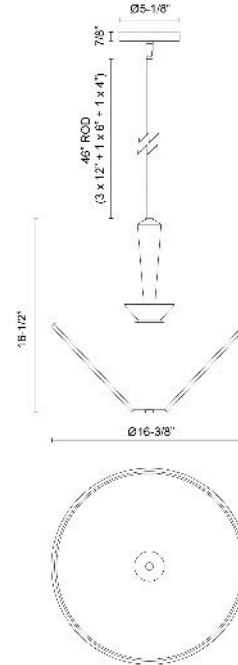

Bridgette 16-in Pendant

Model	Bulbs (not included)	Wattage (or equivalent)
PD497016 PD497016BGFW PD497016BGRA PD497016BGWL PD497016MBFW PD497016MBRA PD497016MBWL	1 x E26	60W

Introducing the Bridgette collection, where simplicity meets creativity in lighting! These fixtures feature striking triangular silhouettes and come in a variety of shades, so you can choose the perfect one to match your style. They'll add a pop of color and personality to any room.

SPECIFICATION DETAILS

Fixture Dimensions	D16-3/8" x H16-1/2"
Canopy Dimensions	D5-1/8" x H7/8"
Minimum Hang Height	24"
Location	Dry
Diffuser Details	White Acrylic Diffuser
Illumination Direction	Up/Down
Light Source/Life	Socket
Material	Steel, Linen (BGFW) Steel, Rattan (BGRA) Steel, Linen (BGWL) Steel, Linen (MBFW) Steel, Rattan (MBRA) Steel, Linen (MBWL)
Slopped Ceiling Adaptable	Yes, 45 Deg
Rod Length	46" Max (3x12" + 1x6" + 1x4")
Shade Details	Linen Shade (BGFW) Rattan Shade (BGRA) Linen Shade (BGWL) Linen Shade (MBFW) Rattan Shade (MBRA) Linen Shade (MBWL)
Wire Length	60"
Compliance	UL Certified: Yes