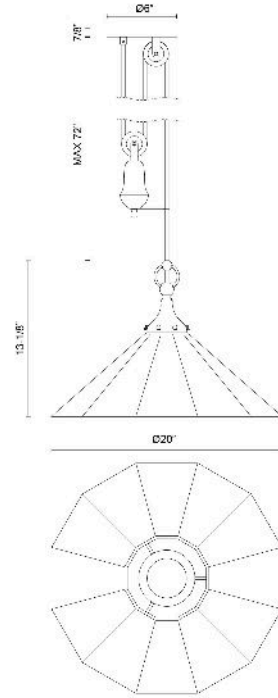

Ellen 20-in Pendant

Model	Bulbs (not included)	Wattage (or equivalent)
PD447120 PD447120BGWL PD447120MBWL	1 x E26	60W

The Ellen lighting collection by Kelsey Leigh Design Co is a must-have for anyone looking to add a touch of vintage charm to their space. The pulley pendant and antique-inspired picture light are both gorgeous pieces that will bring a sense of history and elegance to any room. This collection is perfect for those who want to blend old and new together to create something truly timeless.

SPECIFICATION DETAILS

Fixture Dimensions	D20" x H13-1/8"
Canopy Dimensions	D6" x H7/8"
Minimum Hang Height	24"
Location	Dry
Illumination Direction	Down
Light Source/Life	Socket
Material	Steel, Linen
Paint Finish	BG01 (BGWL), MB01 (MBWL)
Slopped Ceiling Adaptable	Yes
Shade Details	White Linen Shade
Wire Length	72"
Wire Style	Brown Wire
Compliance	UL Certified: Yes