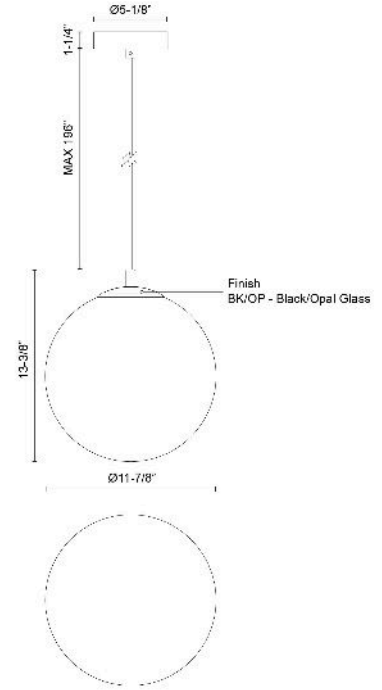

Marco 12-in (196-in Wire) Pendant

Model	Color Temperature	Wattage	Voltage	Total Lumens	Delivered Lumens	Dimmer Support (Optional, Not Included)
PD43612-5CCT-UNV PD43612-BK/OP-5CCT-UNV	5CCT,2700K,3000K,3500K,4000K,5000K	15W	120-277V	1225lm	740lm*	TRIAC/ELV

SPECIFICATION DETAILS

Fixture Dimensions	D11-7/8" x H13-3/8"
Canopy Dimensions	D5-1/8" x H1-1/4"
Minimum Hang Height	18"
Location	Dry
Diffuser Details	Frosted Acrylic Diffuser
Dimming Range	100% - 10%
Illumination Direction	Omni-directional
Light Source/Life	LED (50,000 hours) 90CRI
Material	Steel, Glass
Slopped Ceiling Adaptable	Yes
Shade Details	Opal Glass Shade
Wire Length	196"
Wire Style	Black Wire
Compliance	ETL Certified: Yes CEC Title 24: Yes