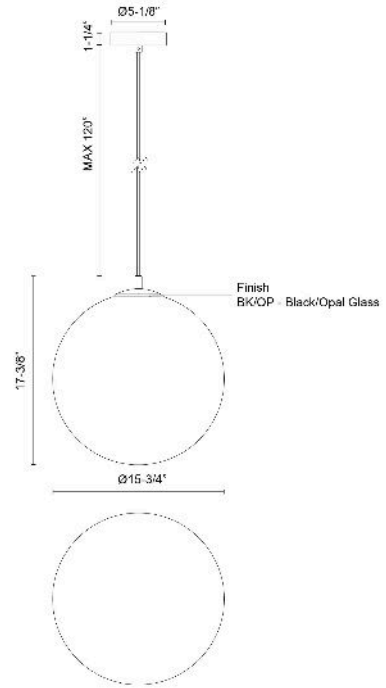

## Marco 16-in Pendant

Model	Color Temperature	Wattage	Voltage	Total Lumens	Delivered Lumens	Dimmer Support (Optional, Not Included)
<b>PD43216-5CCT-UNV</b> PD43216-BK/OP-5CCT-UNV	5CCT,2700K,3000K,3500K,4000K,5000K	20W	120-277V	1750lm	980lm*	TRIAC/ELV

### SPECIFICATION DETAILS

Fixture Dimensions	D15-3/4" x H17-3/8"
Canopy Dimensions	D5-1/8" x H1-1/4"
Minimum Hang Height	21"
Location	Dry
Diffuser Details	Frosted Acrylic Diffuser
Dimming Range	100% - 10%
Illumination Direction	Omni-directional
Light Source/Life	LED (50,000 hours) 90CRI
Material	Steel, Glass
Sloped Ceiling Adaptable	Yes
Shade Details	Opal Glass Shade
Wire Length	120"
Wire Style	Black Wire
Compliance	<b>ETL Certified:</b> Yes <b>CEC Title 24:</b> Yes