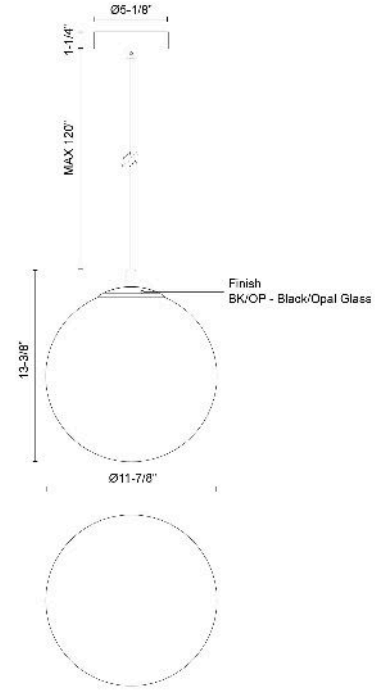

## Marco 12-in Pendant

Model	Color Temperature	Wattage	Voltage	Total Lumens	Delivered Lumens	Dimmer Support (Optional, Not Included)
<b>PD43212-5CCT-UNV</b> PD43212-BK/OP-5CCT-UNV	5CCT,2700K,3000K,3500K,4000K,5000K	15W	120-277V	1225lm	740lm*	TRIAC/ELV

### SPECIFICATION DETAILS

Fixture Dimensions	D11-7/8" x H13-3/8"
Canopy Dimensions	D5-1/8" x H1-1/4"
Minimum Hang Height	18"
Location	Dry
Diffuser Details	Frosted Acrylic Diffuser
Dimming Range	100% - 10%
Illumination Direction	Omni-directional
Light Source/Life	LED (50,000 hours) 90CRI
Material	Steel, Glass
Sloped Ceiling Adaptable	Yes
Shade Details	Opal Glass Shade
Wire Length	120"
Wire Style	Black Wire
Compliance	<b>ETL Certified:</b> Yes <b>CEC Title 24:</b> Yes