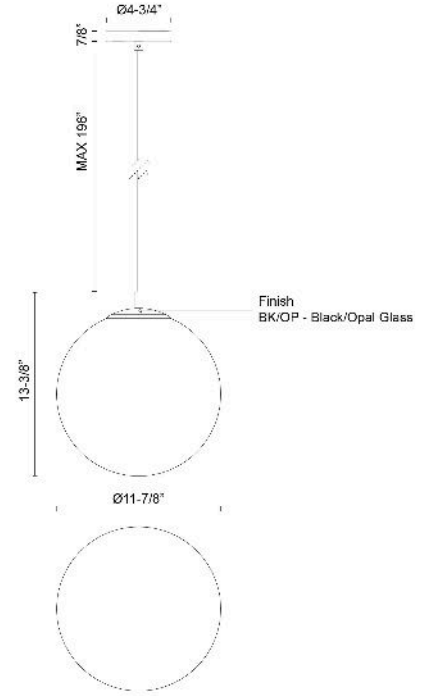

Marco 12-in (196-in Wire) Pendant

Model	Bulbs (not included)	Wattage (or equivalent)
PD34612 PD34612-BK/OP	1 x E26	60W

The Marco collection offers a refined simplicity with its opal glass globe, creating a soft and welcoming ambiance. Subtle black cord and canopy details enhance its minimalist design, ensuring a clean and modern look. Perfectly timeless, Marco adds understated elegance to any space it graces.

SPECIFICATION DETAILS

Fixture Dimensions	D11-7/8" x H13-3/8"
Canopy Dimensions	D4-3/4" x H7/8"
Minimum Hang Height	18"
Location	Dry
Glass Details	Opal Glass
Illumination Direction	Omni-directional
Light Source/Life	Socket
Material	Steel, Glass
Slopped Ceiling Adaptable	Yes
Shade Details	Opal Glass Shade
Wire Length	196"
Wire Style	Black Wire
Compliance	UL Certified: Yes