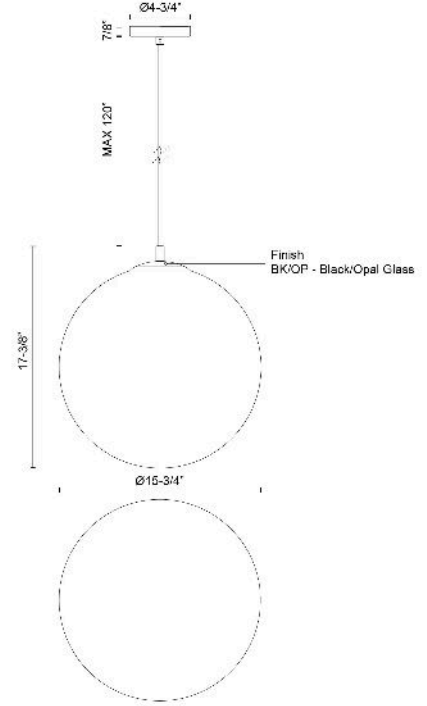

Marco 16-in Pendant

Model	Bulbs (not included)	Wattage (or equivalent)
PD34216 PD34216-BK/OP	1 x E26	60W

The Marco collection offers a refined simplicity with its opal glass globe, creating a soft and welcoming ambiance. Subtle black cord and canopy details enhance its minimalist design, ensuring a clean and modern look. Perfectly timeless, Marco adds understated elegance to any space it graces.

SPECIFICATION DETAILS

Fixture Dimensions	D15-3/4" x H17-3/8"
Canopy Dimensions	D4-3/4" x H7/8"
Minimum Hang Height	21"
Location	Dry
Glass Details	Opal Glass
Illumination Direction	Omni-directional
Light Source/Life	Socket
Material	Steel, Glass
Slopped Ceiling Adaptable	Yes
Shade Details	Opal Glass Shade
Wire Length	120"
Wire Style	Black Wire
Compliance	UL Certified: Yes