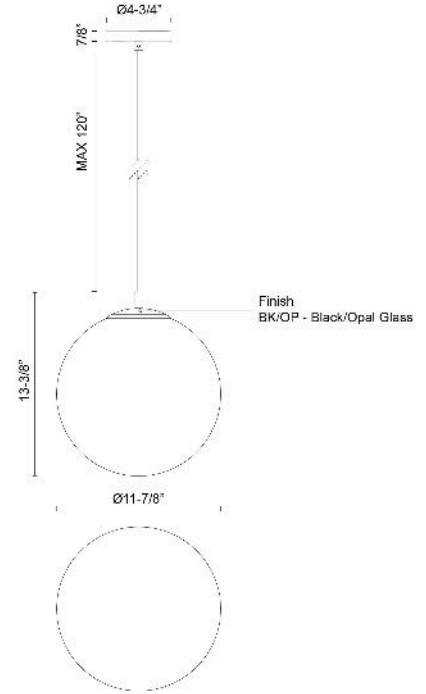

Marco 12-in Pendant

Model	Bulbs (not included)	Wattage (or equivalent)
PD34212 PD34212-BK/OP	1 x E26	60W

The Marco collection offers a refined simplicity with its opal glass globe, creating a soft and welcoming ambiance. Subtle black cord and canopy details enhance its minimalist design, ensuring a clean and modern look. Perfectly timeless, Marco adds understated elegance to any space it graces.

SPECIFICATION DETAILS

Fixture Dimensions	D11-7/8" x H13-3/8"
Canopy Dimensions	D4-3/4" x H7/8"
Minimum Hang Height	18"
Location	Dry
Glass Details	Opal Glass
Illumination Direction	Omni-directional
Light Source/Life	Socket
Material	Steel, Glass
Slopped Ceiling Adaptable	Yes
Shade Details	Opal Glass Shade
Wire Length	120"
Wire Style	Black Wire
Compliance	UL Certified: Yes