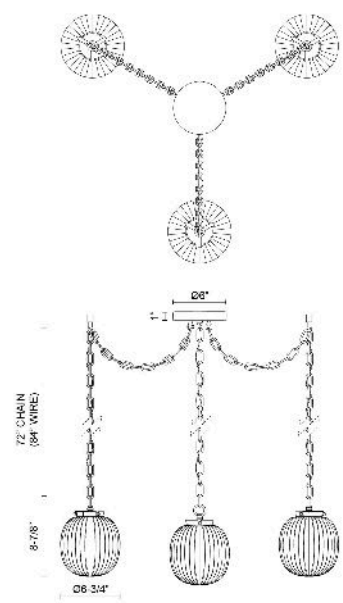

**Cherise 7-in Multi Pendant**

Model	Bulbs (not included)	Wattage (or equivalent)
<b>MP579707</b> MP579707BGGR MP579707MBGR	3 x E26	60W

Step into nostalgia with the Cherise collection, inspired by the enchanting candy shops of the 1920s. Each bonbon-shaped ribbed opal glass shade casts a soft, inviting glow while infusing your space with delightful Art Deco charm. Elevate your decor with a sweet touch of vintage style!

**SPECIFICATION DETAILS**

Fixture Dimensions	D6-3/4" x H8-7/8"
Canopy Dimensions	D6" x H1"
Minimum Hang Height	12"
Location	Dry
Glass Details	Glossy Ribbed Opal Glass
Illumination Direction	Omni-directional
Light Source/Life	Socket
Material	Steel, Glass
Sloped Ceiling Adaptable	Yes
Shade Details	Glossy Ribbed Opal Glass Shade
Wire Length	84"
Wire Style	Gold Wire (BGGR) Black Wire (MBGR)
Compliance	<b>UL Certified:</b> Yes