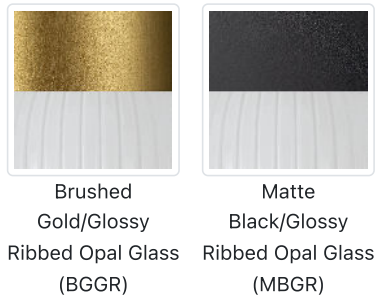

FINISHES

* For custom options, contact customer service.
* For warranty information, please visit www.kuzcolighting.com/warranty