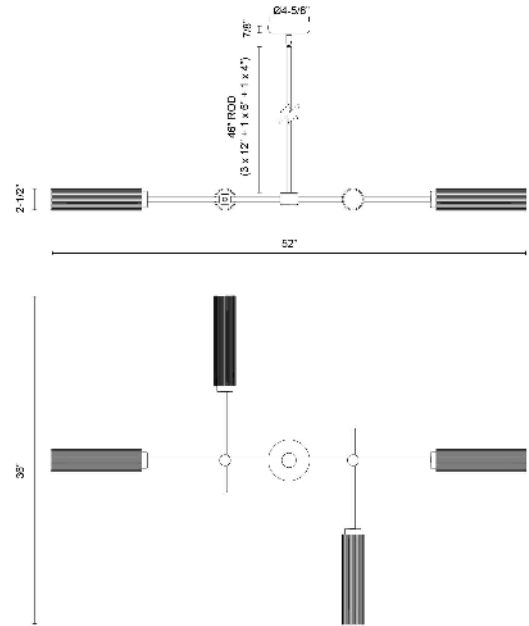

Colby 52-in Linear Pendant

Model	Bulbs (not included)	Wattage (or equivalent)
LP491452 LP491452MBTJ	4 x E26	MAX 8W LED

The Colby lighting collection has a unique blend of natural cotton rope in an organic tan, with matte black and gold accents. It's a vintage-meets-modern design that's both striking and cozy. Perfect for adding a touch of sophistication to any room!

SPECIFICATION DETAILS

Fixture Dimensions	L52" x W36" x H2-1/2"
Canopy Dimensions	D4-5/8" x H7/8"
Minimum Hang Height	10"
Location	Dry
Illumination Direction	Omni-directional
Light Source/Life	Socket
Material	Steel, Cotton
Slopped Ceiling Adaptable	Yes, 45 Deg
Rod Length	46" Max (3x12" + 1x6" + 1x4")
Shade Details	Cotton Shade
Wire Length	60"
Compliance	UL Certified: Yes