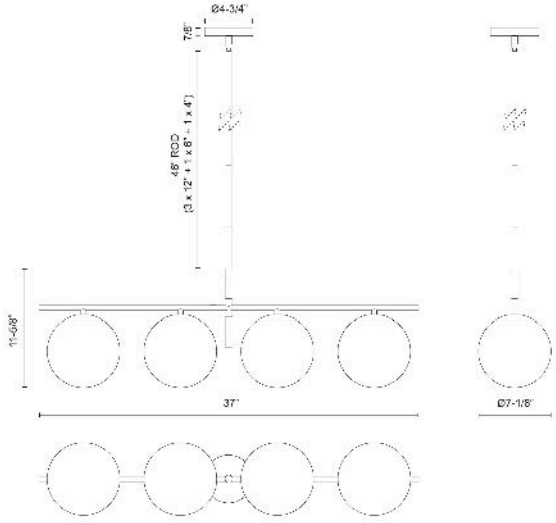

Zuri 37-in Linear Pendant

Model	Bulbs (not included)	Wattage (or equivalent)
LP421437 LP421437BGOP LP421437MBOP	4 x E26	60W

Give your space a chic makeover with the Zuri lighting collection. This pendant design has opal glass globes and cool mixed-material accents, giving it a modern vibe that's both elegant and stylish. It'll instantly elevate the look of any room!

SPECIFICATION DETAILS

Fixture Dimensions	L37" x W7-1/8" x H11-5/8"
Canopy Dimensions	D4-3/4" x H7/8"
Minimum Hang Height	18"
Location	Dry
Glass Details	Opal Glass
Illumination Direction	Omni-directional
Light Source/Life	Socket
Material	Steel, Glass
Slopped Ceiling Adaptable	Yes, 45 Deg
Rod Length	46" Max (3x12" + 1x6" + 1x4")
Shade Details	Opal Glass Shade
Wire Length	60"
Compliance	UL Certified: Yes