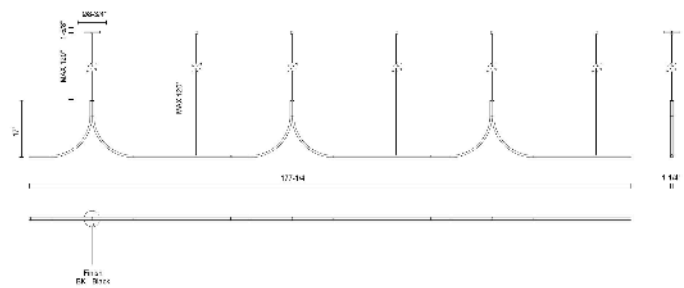

Thread 15-ft Linear Pendant

Model	Color Temperature	Wattage	Voltage	Total Lumens	Delivered Lumens	Dimmer Support (Optional, Not Included)
LP17915-UNV-010 LP17915-BK-UNV-010	3000K	90W	120-277V	7560lm	4590lm*	TRIAC/ELV/0-10V
LP17915-UNV-010-RT LP17915-BK-UNV-010-RT	3000K	90W	120-277V	7560lm	4590lm*	TRIAC/ELV/0-10V

The Thread collection by Branch Creative offers unparalleled customization, allowing you to design the perfect size and configuration for your space. With the ability to connect up to three pendants to a single LED driver—or more for a striking layered effect—Thread adapts seamlessly to your needs. Minimalist yet refined, this versatile collection adds a bespoke touch to spaces of any scale.

SPECIFICATION DETAILS

Fixture Dimensions	L177-1/4" x W1-1/4" x H17"
Canopy Dimensions	D8-3/4" x H1-5/8" -RT SKU: D4-3/4" x H5/8"
Minimum Hang Height	24"
Location	Dry
Diffuser Details	White Silicone Diffuser
Dimming Range	100% - 10%
Illumination Direction	Down
Light Source/Life	LED (50,000 hours) 90CRI
Material	Aluminum, Polymeric Material
Slopped Ceiling Adaptable	Yes
Wire Length	120"
Wire Style	Black Wire
Compliance	ETL Certified: Yes