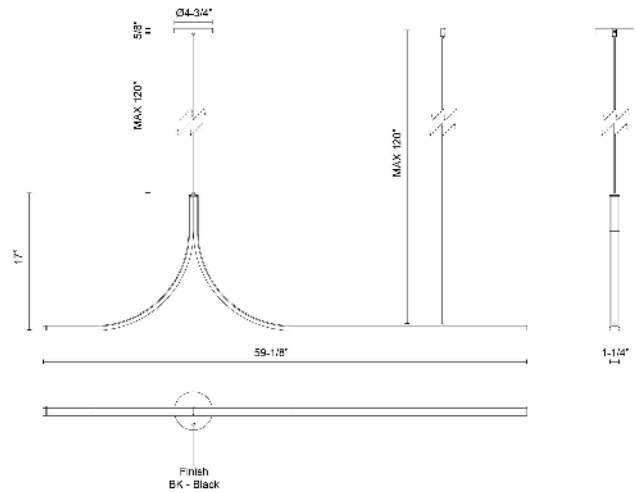

Thread 5-ft Linear Pendant

Model	Color Temperature	Wattage	Voltage	Total Lumens	Delivered Lumens	Dimmer Support (Optional, Not Included)
LP17905-UNV-010 LP17905-BK-UNV-010	3000K	30W	120-277V	2520lm	1530lm*	TRIAC/ELV/0-10V
LP17905-UNV-010-RT LP17905-BK-UNV-010-RT	3000K	30W	120-277V	2520lm	1530lm*	TRIAC/ELV/0-10V

The Thread collection by Branch Creative offers unparalleled customization, allowing you to design the perfect size and configuration for your space. With the ability to connect up to three pendants to a single LED driver—or more for a striking layered effect—Thread adapts seamlessly to your needs. Minimalist yet refined, this versatile collection adds a bespoke touch to spaces of any scale.

SPECIFICATION DETAILS

Fixture Dimensions	L59-1/8" x W1-1/4" x H17"
Canopy Dimensions	D8-3/4" x H1-5/8" -RT SKU: D4-3/4" x H5/8"
Minimum Hang Height	24"
Location	Dry
Diffuser Details	White Silicone Diffuser
Dimming Range	100% - 10%
Illumination Direction	Down
Light Source/Life	LED (50,000 hours) 90CRI
Material	Aluminum, Polymeric Material
Slopped Ceiling Adaptable	Yes
Wire Length	120"
Wire Style	Black Wire
Compliance	ETL Certified: Yes