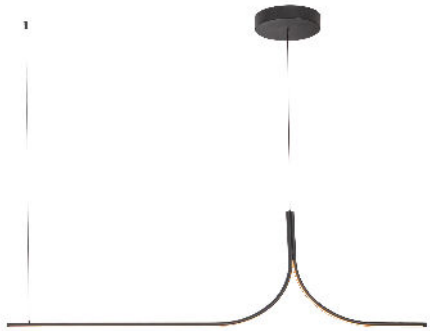

Thread 5-ft Linear Pendant

Model	Color Temperature	Wattage	Voltage	Total Lumens	Delivered Lumens	Dimmer Support (Optional, Not Included)
LP17905-UNV-010 LP17905-BK-UNV-010	3000K	30W	120-277V	2520lm	1530lm*	TRIAC/ELV/0-10V
LP17905-UNV-010-RT LP17905-BK-UNV-010-RT	3000K	30W	120-277V	2520lm	1530lm*	TRIAC/ELV/0-10V

The Thread collection by Branch Creative offers unparalleled customization, allowing you to design the perfect size and configuration for your space. With the ability to connect up to three pendants to a single LED driver—or more for a striking layered effect—Thread adapts seamlessly to your needs. Minimalist yet refined, this versatile collection adds a bespoke touch to spaces of any scale.

SPECIFICATION DETAILS

Fixture Dimensions	L59-1/8" x W1-1/4" x H17"
Canopy Dimensions	D8-3/4" x H1-5/8" -RT SKU: D4-3/4" x H5/8"
Minimum Hang Height	24"
Location	Dry
Diffuser Details	White Silicone Diffuser
Dimming Range	100% - 10%
Illumination Direction	Down
Light Source/Life	LED (50,000 hours) 90CRI
Material	Aluminum, Polymeric Material
Slopped Ceiling Adaptable	Yes
Wire Length	120"
Wire Style	Black Wire
Compliance	ETL Certified: Yes