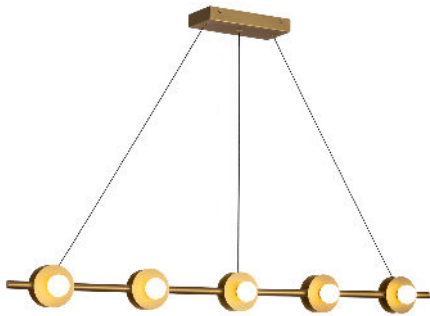

Elixir 48-in Linear Pendant

Model	Color Temperature	Wattage	Voltage	Total Lumens	Delivered Lumens	Dimmer Support (Optional, Not Included)
LP15548-UNV LP15548-BG-UNV LP15548-BK-UNV LP15548-CH-UNV	3000K	29W	120-277V	2465lm	1655lm* (BG) 1505lm* (BK) 1800lm* (CH)	TRIAC/ELV

The Elixir collection combines opal glass globes with bold modern disks in effortlessly clean, striking forms. With its blend of organic shapes and minimal design, Elixir offers versatile configurations. Elixir can complement any aesthetic, from contemporary to transitional.

SPECIFICATION DETAILS

Fixture Dimensions	L48-1/8" x W5-1/4" x H4"
Canopy Dimensions	L9-1/2" x W4-5/8" x H1-1/2"
Minimum Hang Height	27"
Location	Dry
Dimming Range	100% - 10%
Glass Details	Opal Glass
Illumination Direction	Omni-directional
Light Source/Life	LED (50,000 hours) 90CRI
Material	Steel, Glass
Sloped Ceiling Adaptable	Yes
Shade Details	Steel Shade
Wire Length	120"
Wire Style	Black Wire
Compliance	ETL Certified: Yes CEC Title 24: Yes