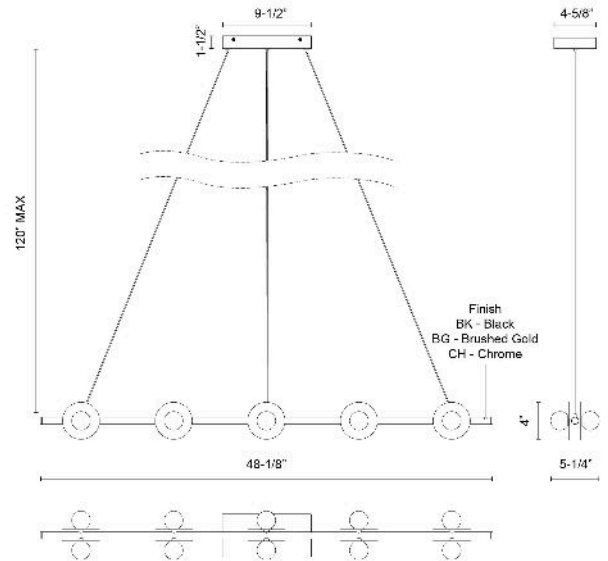

Elixir 48-in Linear Pendant

Model	Color Temperature	Wattage	Voltage	Total Lumens	Delivered Lumens	Dimmer Support (Optional, Not Included)
LP15548-UNV LP15548-BG-UNV LP15548-BK-UNV LP15548-CH-UNV	3000K	29W	120-277V	2465lm	1655lm* (BG) 1505lm* (BK) 1800lm* (CH)	TRIAC/ELV

SPECIFICATION DETAILS

Fixture Dimensions	L48-1/8" x W5-1/4" x H4"
Canopy Dimensions	L9-1/2" x W4-5/8" x H1-1/2"
Minimum Hang Height	27"
Location	Dry
Dimming Range	100% - 10%
Glass Details	Opal Glass
Illumination Direction	Omni-directional
Light Source/Life	LED (50,000 hours) 90CRI
Material	Steel, Glass
Sloped Ceiling Adaptable	Yes
Shade Details	Steel Shade
Wire Length	120"
Wire Style	Black Wire
Compliance	ETL Certified: Yes CEC Title 24: Yes