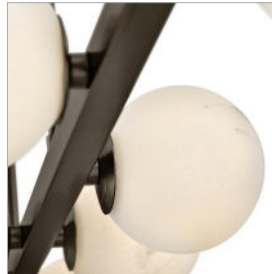

SELENE

FR41906BX

LARGE TEN LIGHT LINEAR

Selene is what dreams are made of. Swirled glass globes dance along the silhouette, providing an enticing, ambient glow that attracts attention in all the right ways. Selene indulges in the details and revels in the spotlight, projecting a strong confidence in modern design.

DETAILS

FINISH:	Black Oxide
MATERIAL:	Steel
GLASS:	Swirled
DIMMABLE:	YES - WITH DIMMABLE LAMP (NOT INCLUDED)

DIMENSIONS

WIDTH:	55"
HEIGHT:	4.8"
DEPTH:	11.5
WEIGHT:	16.1lb

LIGHT SOURCE

LIGHT SOURCE:	Socketed
WATTAGE:	10-7w G9 LED
VOLTAGE:	120v

MOUNTING

CANOPY:	6"W X 15.75"L
LEAD WIRE:	1 X 144"
MAX HEIGHT:	37.5

SHIPPING

CARTON LENGTH:	57.5
CARTON WIDTH:	8
CARTON HEIGHT:	12.3
CARTON WEIGHT:	20.3

PRODUCT DETAILS:

- Suitable for use in dry (indoor) locations as defined by NEC and CEC. Meets United States UL Underwriters Laboratories & CSA Canadian Standards Association Product Safety Standards.
- This fixture includes multiple down stems in various lengths to customize the installation height, including two 6" stems and four 12" stems
- This item may be hung on a sloped ceiling
- Bold silhouette with dramatic details creates a modern statement
- G9 LED lamp required