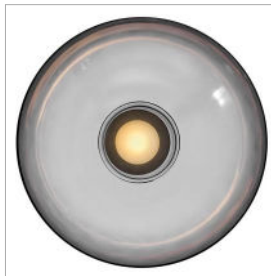

OMBRA

FR41577BK-LL

LARGE PENDANT

A fitting name for this stunning statement, the Ombra pendant showcases a singular, pristine oversized shade in elegant gradations of Cased Opal or Smoke glass. Complementing stems and cuffs in a Black or Lacquered Brass finish enhance warm illumination for an illustrious effect.

DETAILS	
FINISH:	Black
MATERIAL:	Steel
GLASS:	Smoked
SLOPE DEGREE:	90
DIMMABLE:	YES - CL TYPE DIMMER (SSL7A)

DIMENSIONS	
WIDTH:	16"
HEIGHT:	19"
WEIGHT:	14lb

LIGHT SOURCE	
LIGHT SOURCE:	Socketed
WATTAGE:	1-7w GU10 LED *Included
VOLTAGE:	120v

MOUNTING	
CANOPY:	5.25" Dia.
LEAD WIRE:	1 X 120"
MAX HEIGHT:	51

SHIPPING	
CARTON LENGTH:	21.8
CARTON WIDTH:	20.3
CARTON HEIGHT:	20.8
CARTON WEIGHT:	22.5

PRODUCT DETAILS:

- Suitable for use in dry (indoor) locations as defined by NEC and CEC. Meets United States UL Underwriters Laboratories & CSA Canadian Standards Association Product Safety Standards.
- This fixture includes multiple down stems in various lengths to customize the installation height of the fixture, including one 6" stem and two 12" stems
- LED bulbs must be used with the fixture
- This item may be hung on a sloped ceiling
- LED Bulbs carry a 3-year limited warranty
- Merging the best of traditional and modern elements with a sophisticated and streamlined look