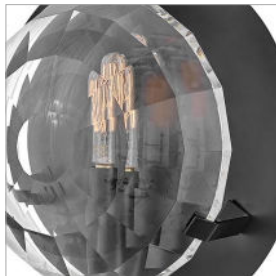

NALA

FR31260BLK

SMALL SINGLE LIGHT SCONCE

Nala is striking from any angle with a traditional silhouette and elegant eye-catching details. Multi-faceted, optic-crystal lenses surround the circular frame and attach with cast clips in Heritage Brass and Black finishes.

DETAILS	
FINISH:	Black
MATERIAL:	Steel
GLASS:	Optic Crystal
DIMMABLE:	YES - WITH DIMMABLE LAMP (NOT INCLUDED)

DIMENSIONS	
WIDTH:	8.8"
HEIGHT:	8.8"
WEIGHT:	4.3lb
BACK PLATE:	8.25" Dia.
EXTENSION:	4.3"
TOP TO OUTLET:	4.5"

LIGHT SOURCE	
LIGHT SOURCE:	Socketed
WATTAGE:	1-5w Cand. LED, 60w Equiv.
VOLTAGE:	120v

SHIPPING	
CARTON LENGTH:	12
CARTON WIDTH:	11.8
CARTON HEIGHT:	9.5
CARTON WEIGHT:	6

PRODUCT DETAILS:

- Classic, elegant lines and timeless details enhance a traditional space
- Suitable for use in damp locations as defined by NEC and CEC. Meets United States UL Underwriters Laboratories & CSA Canadian Standards Association Product Safety Standards.
- Features On/Off switch
- Mounting hardware is hidden on the back plate to ensure a clean silhouette