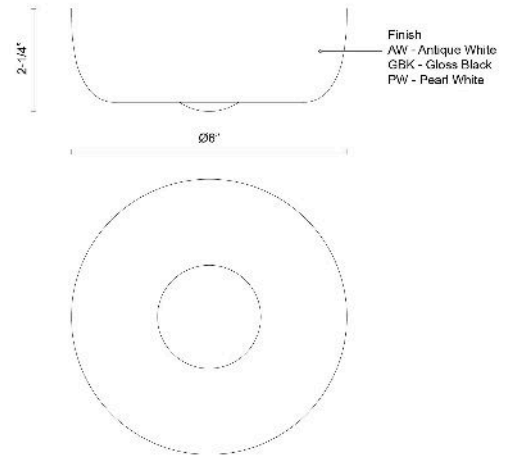

Hayden 6-in Flush Mount

Model	Color Temperature	Wattage	Voltage	Total Lumens	Delivered Lumens	Dimmer Support (Optional, Not Included)
FM68506 FM68506-AW FM68506-GBK FM68506-PW	3000K	8W	120V	525lm	235lm* (AW) 150lm* (GBK) 240lm* (PW)	ELV

The Hayden lighting collection stands out with its smooth, organic curves and minimalist mini globes, forming a striking silhouette. Its modern yet versatile design effortlessly complements any decor style. Hayden adds a touch of stylish simplicity to any space.

SPECIFICATION DETAILS

Fixture Dimensions	D6" x H2-1/4"
Location	Dry
Dimming Range	100% - 10%
Glass Details	Opal Glass
Illumination Direction	Down
Light Source/Life	LED (50,000 hours) 90CRI
Material	Aluminum, Steel, Glass
Compliance	ETL Certified: Yes

* For custom options, contact customer service.

* For warranty information, please visit www.kuzcolighting.com/warranty

FINISHES

WWW.KUZCOLIGHTING.COM

USA: 3035 E. LONE MOUNTAIN ROAD - LAS VEGAS, NV 89081

CANADA: 19054 28TH AVENUE - SURREY, BC V3Z 6M3

© 2024 KUZCO LIGHTING. ALL RIGHTS RESERVED

20241210

Kuzco Lighting reserves the right to modify the design of our products at any time, as part of our ongoing commitment to continuous improvement.