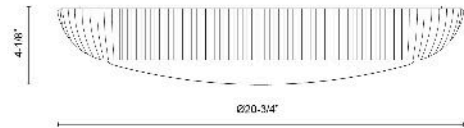

Merida 21-in Flush Mount

| Model                  | Bulbs (not included) | Wattage (or equivalent) |
|------------------------|----------------------|-------------------------|
| FM511421<br>FM511421RA | 3 x E26              | 40W                     |

**SPECIFICATION DETAILS**

|                        |                          |
|------------------------|--------------------------|
| Fixture Dimensions     | D20-3/4" x H4-1/8"       |
| Location               | Dry                      |
| Glass Details          | Opal Glass               |
| Illumination Direction | Down                     |
| Light Source/Life      | Socket                   |
| Material               | Steel, Glass, Rattan     |
| Shade Details          | Rattan Shade             |
| Compliance             | <b>UL Certified:</b> Yes |