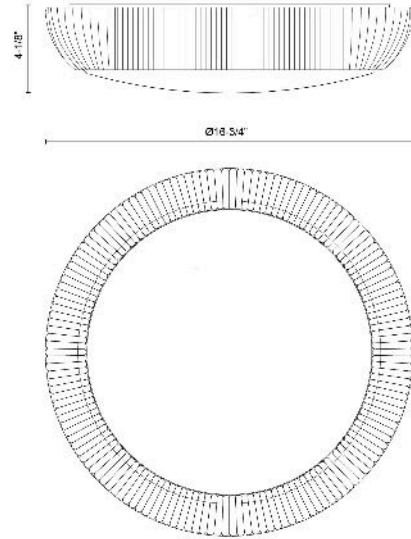

Merida 17-in Flush Mount

Model	Bulbs (not included)	Wattage (or equivalent)
FM511217 FM511217RA	3 x E26	40W

The Merida lighting collection is a must-have for anyone looking to add some texture and warmth to their minimalist space. With its natural rattan curved shade, it's like a little piece of nature indoors. The clean, simple shape is both subtle and striking, giving your space a modern, organic feel.

SPECIFICATION DETAILS

Fixture Dimensions	D16-3/4" x H4-1/8"
Location	Dry
Glass Details	Opal Glass
Illumination Direction	Down
Light Source/Life	Socket
Material	Steel, Glass, Rattan
Shade Details	Rattan Shade
Compliance	UL Certified: Yes