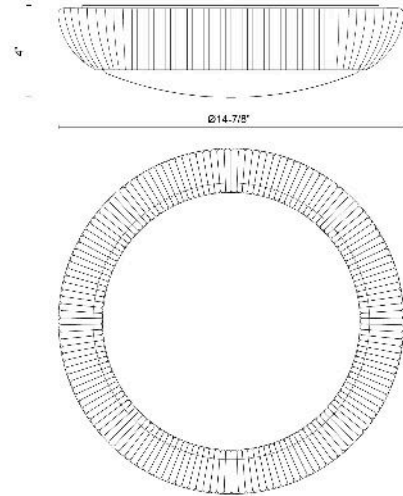

Merida 14-in Flush Mount

Model	Bulbs (not included)	Wattage (or equivalent)
FM511014 FM511014RA	2 x E26	40W

The Merida lighting collection is a must-have for anyone looking to add some texture and warmth to their minimalist space. With its natural rattan curved shade, it's like a little piece of nature indoors. The clean, simple shape is both subtle and striking, giving your space a modern, organic feel.

SPECIFICATION DETAILS

Fixture Dimensions	D14-7/8" x H4"
Location	Dry
Glass Details	Opal Glass
Illumination Direction	Down
Light Source/Life	Socket
Material	Steel, Glass, Rattan
Shade Details	Rattan Shade
Compliance	UL Certified: Yes