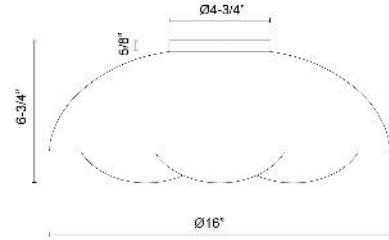

Robyn 16-in Flush Mount

Model	Bulbs (not included)	Wattage (or equivalent)
FM495316 FM495316AWOP FM495316BGOP FM495316MBOP FM495316PWOP	3 x E26	40W

The Robyn lighting collection is inspired by the delicate beauty of a bird's nest. It features a simple bowl dome shade with three opal glass diffusers, resembling the eggs of light. This design adds a touch of decorative simplicity, bringing warmth and charm to any space.

SPECIFICATION DETAILS

Fixture Dimensions	D16" x H6-3/4"
Canopy Dimensions	D4-3/4" x H5/8"
Location	Dry
Glass Details	Opal Glass
Illumination Direction	Down
Light Source/Life	Socket
Material	Steel, Glass
Shade Details	Steel Shade
Compliance	UL Certified: Yes