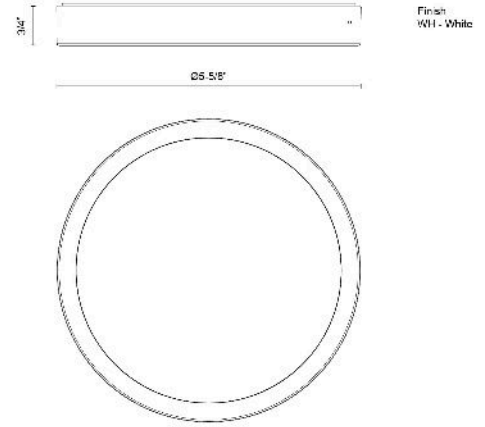

Mio 5-in Flush Mount

Model	Color Temperature	Wattage	Voltage	Total Lumens	Delivered Lumens	Dimmer Support (Optional, Not Included)
FM47705-5CCT FM47705-WH-5CCT	5CCT,2700K,3000K,3500K,4000K,5000K	12W	120V	1020lm	779lm	TRIAC/ELV

SPECIFICATION DETAILS

Fixture Dimensions	D5-5/8" x H3/4"
Location	Wet
Diffuser Details	Frosted Acrylic Diffuser
Dimming Range	100% - 10%
Illumination Direction	Down
Light Source/Life	LED (50,000 hours) 90CRI
Material	Steel, Polymeric Material
Compliance	CEC Title 24: Yes CSA Certified: Yes