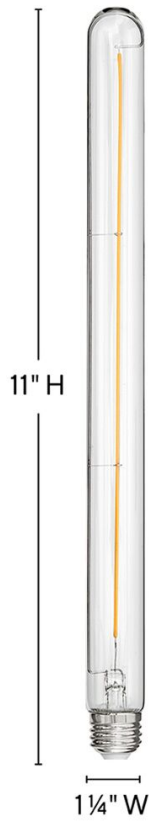

LUMIGLO BULB

E26T1042411CL-4

LED BULB 4 PACK

To create superior, softer light that sets the scene in any indoor or outdoor setting, Hinkley's Lumiglo™ LED bulbs feature unique filament technology designed to cast a warm ambient glow. Dimmable functionality provides full control over brightness, allowing you to craft an atmosphere that perfectly accentuates your space.

DETAILS	
FINISH:	Accessories
DIMMABLE:	YES - CL TYPE DIMMER (SSL7A)

DIMENSIONS	
WIDTH:	1.3"
HEIGHT:	11"
WEIGHT:	1lb

LIGHT SOURCE	
LIGHT SOURCE:	Socketed
WATTAGE:	4-4w Med. LED
VOLTAGE:	120v

SHIPPING	
CARTON LENGTH:	12
CARTON WIDTH:	12
CARTON HEIGHT:	12
CARTON WEIGHT:	2