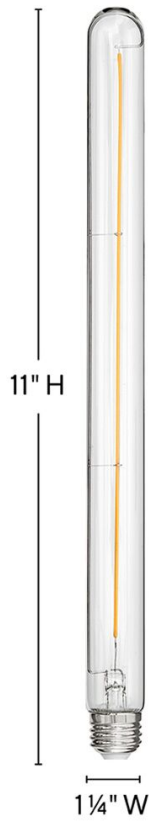

LUMIGLO BULB

E26T1042411CL-24

LED BULB 24 PACK

DETAILS	
FINISH:	Accessories
DIMMABLE:	YES - CL TYPE DIMMER (SSL7A)

DIMENSIONS	
WIDTH:	1.3"
HEIGHT:	11"
WEIGHT:	6lb

LIGHT SOURCE	
LIGHT SOURCE:	Socketed
WATTAGE:	24-4w Med. LED
VOLTAGE:	120v

SHIPPING	
CARTON LENGTH:	12
CARTON WIDTH:	12
CARTON HEIGHT:	12
CARTON WEIGHT:	2

PRODUCT DETAILS:

- Suitable for use in damp locations as defined by NEC and CEC. Meets United States UL Underwriters Laboratories & CSA Canadian Standards Association Product Safety Standards.
- Package of 24.