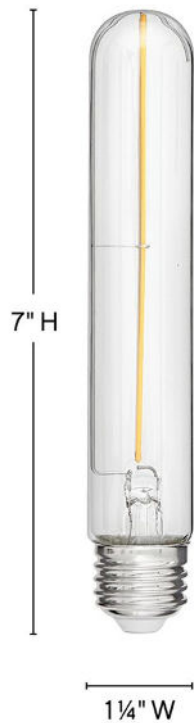

LUMIGLO BULB

E26T102247CL-4

LED BULB 4 PACK

To create superior, softer light that sets the scene in any indoor or outdoor setting, Hinkley's Lumiglo™ LED bulbs feature unique filament technology designed to cast a warm ambient glow. Dimmable functionality provides full control over brightness, allowing you to craft an atmosphere that perfectly accentuates your space.

DETAILS	
FINISH:	Accessories
DIMMABLE:	YES - CL TYPE DIMMER (SSL7A)

DIMENSIONS	
WIDTH:	1.3"
HEIGHT:	7"
WEIGHT:	20lb

LIGHT SOURCE	
LIGHT SOURCE:	Socketed
WATTAGE:	4-2w Med. LED
VOLTAGE:	120v

SHIPPING	
CARTON LENGTH:	8
CARTON WIDTH:	3.3
CARTON HEIGHT:	3.3
CARTON WEIGHT:	2