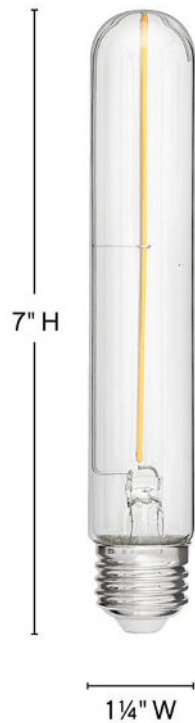

LUMIGLO BULB

E26T102247CL-24

LED BULB 24 PACK

To create superior, softer light that sets the scene in any indoor or outdoor setting, Hinkley's Lumiglo™ LED bulbs feature unique filament technology designed to cast a warm ambient glow. Dimmable functionality provides full control over brightness, allowing you to craft an atmosphere that perfectly accentuates your space.

DETAILS	
FINISH:	Accessories
DIMMABLE:	YES - CL TYPE DIMMER (SSL7A)

DIMENSIONS	
WIDTH:	1.3"
HEIGHT:	7"
WEIGHT:	2lb

LIGHT SOURCE	
LIGHT SOURCE:	Socketed
WATTAGE:	24-2w Med. LED
VOLTAGE:	120v

SHIPPING	
CARTON LENGTH:	6.9
CARTON WIDTH:	6.8
CARTON HEIGHT:	8.6
CARTON WEIGHT:	2