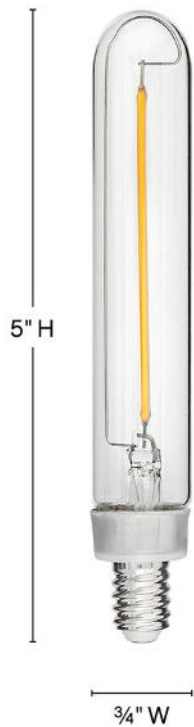

### LED BULB 6 PACK

To create superior, softer light that sets the scene in any indoor or outdoor setting, Hinkley's Lumiglo™ LED bulbs feature unique filament technology designed to cast a warm ambient glow. Dimmable functionality provides full control over brightness, allowing you to craft an atmosphere that perfectly accentuates your space.

DETAILS	
FINISH:	Accessories
DIMMABLE:	YES - CL TYPE DIMMER (SSL7A)

DIMENSIONS	
HEIGHT:	5"

LIGHT SOURCE	
LIGHT SOURCE:	Socketed
WATTAGE:	6-2w Cand. LED
VOLTAGE:	120v

SHIPPING	
CARTON LENGTH:	6
CARTON WIDTH:	10
CARTON HEIGHT:	6
CARTON WEIGHT:	2