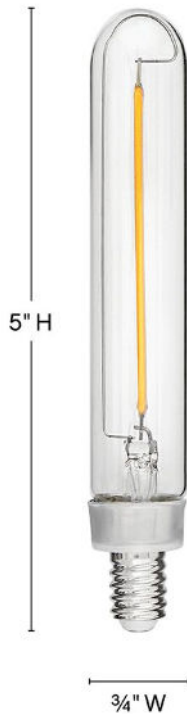

LUMIGLO BULB

E12T62245CL-24

LED BULB 24 PACK

To create superior, softer light that sets the scene in any indoor or outdoor setting, Hinkley's Lumiglo™ LED bulbs feature unique filament technology designed to cast a warm ambient glow. Dimmable functionality provides full control over brightness, allowing you to craft an atmosphere that perfectly accentuates your space.

DETAILS	
FINISH:	Accessories
DIMMABLE:	YES - CL TYPE DIMMER (SSL7A)

DIMENSIONS	
HEIGHT:	5"
WEIGHT:	1.4lb

LIGHT SOURCE	
LIGHT SOURCE:	Socketed
WATTAGE:	24-2w Cand. LED
VOLTAGE:	120v

SHIPPING	
CARTON LENGTH:	6
CARTON WIDTH:	10
CARTON HEIGHT:	6
CARTON WEIGHT:	2