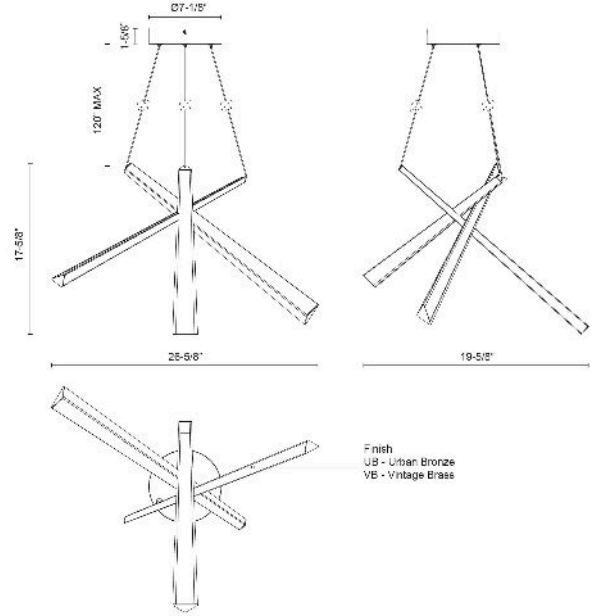

Lex 27-in Chandelier

Model	Color Temperature	Wattage	Voltage	Total Lumens	Delivered Lumens	Dimmer Support (Optional, Not Included)
CH68127 CH68127-UB-UNV CH68127-VB-UNV	3000K	41W	120-277V	2855lm	1570lm* (UB) 1800lm* (VB)	TRIAC/ELV

SPECIFICATION DETAILS

Fixture Dimensions	L26-5/8" x W19-5/8" x H17-5/8"
Canopy Dimensions	D7-1/8" x H1-5/8"
Minimum Hang Height	24"
Location	Dry
Diffuser Details	White Acrylic Diffuser
Dimming Range	100% - 10%
Illumination Direction	Front
Light Source/Life	LED (50,000 hours) 90CRI
Material	Steel, Acrylic
Slopped Ceiling Adaptable	Yes
Wire Length	120"
Wire Style	Black Wire
Compliance	ETL Certified: Yes CEC Title 24: Yes