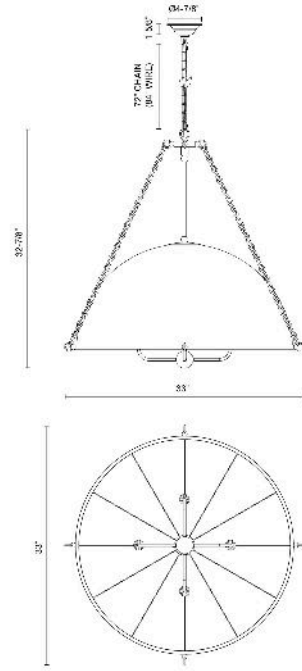

Crosby 33-in Chandelier

Model	Bulbs (not included)	Wattage (or equivalent)
CH661433 CH661433BG CH661433MB	4 x E12	60W

Transform your space with the Crosby decorative lighting collection by Kelsey Leigh Design Co. These fixtures are inspired by vintage parasols and feature light natural shades and delicate details. They come in elegant matte black or brushed gold, so they'll fit in any decor style.

SPECIFICATION DETAILS

Fixture Dimensions	L33" x W33" x H32-7/8"
Canopy Dimensions	D4-7/8" x H1-5/8"
Minimum Hang Height	45"
Location	Dry
Illumination Direction	Omni-directional
Light Source/Life	Socket
Material	Steel, Fabric
Slopped Ceiling Adaptable	Yes
Shade Details	Spandex Shade
Wire Length	84"
Wire Style	Brown Wire (BG) Black Wire (MB)
Compliance	UL Certified: Yes