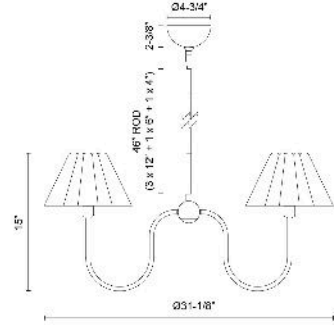

Rosemary 31-in Chandelier

Model	Bulbs (not included)	Wattage (or equivalent)
CH610530 CH610530BGFW CH610530MBFW	5 x E12	40W

Give your home a magical makeover with the Rosemary chandelier from Kelsey Leigh Design Co. Imagine this: oversized pleated linen shades that make your space feel like a vintage market treasure. It's a timeless piece that adds a touch of elegance and warmth to any room.

SPECIFICATION DETAILS

Fixture Dimensions	D31-1/8" x H15"
Canopy Dimensions	D4-3/4" x H2-3/8"
Minimum Hang Height	24"
Location	Dry
Illumination Direction	Up/Down
Light Source/Life	Socket
Material	Steel, Linen
Slopped Ceiling Adaptable	Yes, 45 Deg
Rod Length	46" Max (3x12" + 1x6" + 1x4")
Shade Details	White Folded Linen Shade
Wire Length	60"
Compliance	UL Certified: Yes