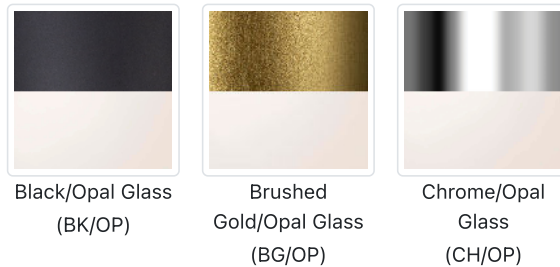

FINISHES

* For custom options, contact customer service.
* For warranty information, please visit www.kuzcolighting.com/warranty

WWW.KUZCOLIGHTING.COM

USA: 3035 E. LONE MOUNTAIN ROAD - LAS VEGAS, NV 89081

CANADA: 19054 28TH AVENUE - SURREY, BC V3Z 6M3