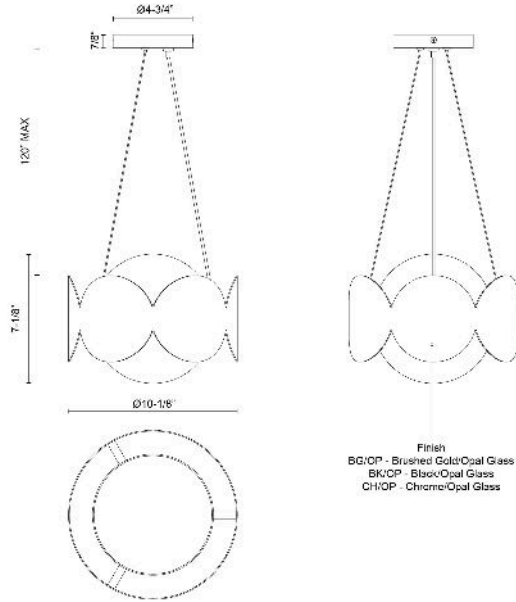

Ciel 10-in Chandelier

Model	Bulbs (not included)	Wattage (or equivalent)
CH59810 CH59810-BG/OP CH59810-BK/OP CH59810-CH/OP	1 x E26	60W

The Ciel collection brings an energetic charm with its punched circular metal ring encasing a glowing opal globe. This celestial-inspired design strikes a balance between modern and transitional styles, making it a radiant choice for a variety of interiors.

SPECIFICATION DETAILS

Fixture Dimensions	D10-1/8" x H7-1/8"
Canopy Dimensions	D4-3/4" x H7/8"
Minimum Hang Height	15"
Location	Dry
Glass Details	Opal Glass
Illumination Direction	Up/Down
Light Source/Life	Socket
Material	Steel, Glass
Sloped Ceiling Adaptable	Yes
Shade Details	Steel Shade
Wire Length	120"
Wire Style	Black Wire
Compliance	UL Certified: Yes