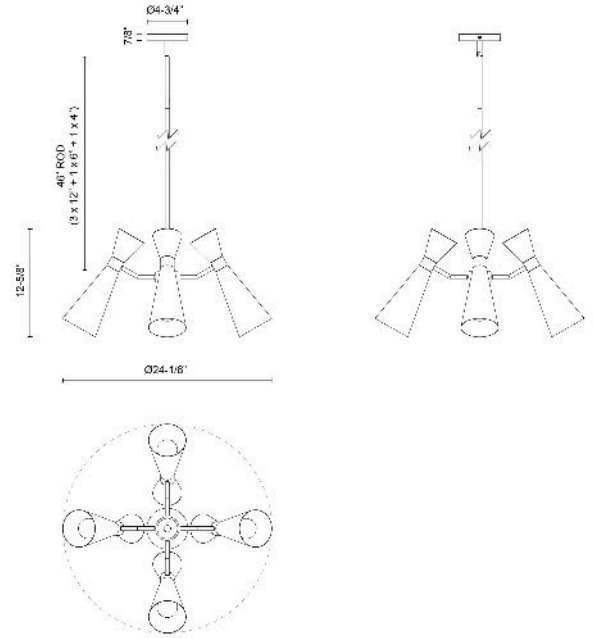

**Blake 24-in Chandelier**

Model	Bulbs (not included)	Wattage (or equivalent)
<b>CH574424</b> CH574424MBAG CH574424WHAG	4 x E26	60W

The Blake collection is a perfect blend of classic mid-century shapes and a dashing bowtie. The geometric shade is wrapped in a bow with an Aged Gold accent, making it timeless and elegant. The Blake collection is great for bedrooms to hallways, closets, and beyond.

**SPECIFICATION DETAILS**

Fixture Dimensions	D24-1/8" x H12-5/8"
Canopy Dimensions	D4-3/4" x H7/8"
Minimum Hang Height	18"
Location	Dry
Illumination Direction	Down
Light Source/Life	Socket
Material	Steel
Slopped Ceiling Adaptable	Yes, 45 Deg
Rod Length	46" Max (3x12" + 1x6" + 1x4")
Shade Details	Steel Shade
Wire Length	60"
Compliance	<b>UL Certified:</b> Yes