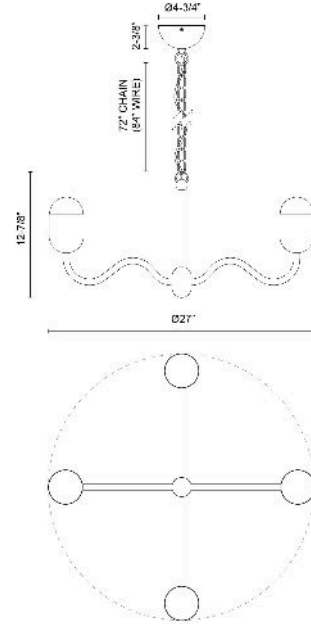

Effie 27-in Chandelier

| Model | Bulbs (not included) | Wattage (or equivalent) |
|---|----------------------|-------------------------|
| CH558427 CH558427AWOP CH558427BGOP CH558427MBOP | 4 x E12 | 40W |

SPECIFICATION DETAILS

| | |
|--------------------------|---|
| Fixture Dimensions | D27" x H12-7/8" |
| Canopy Dimensions | D4-3/4" x H2-3/8" |
| Minimum Hang Height | 18" |
| Location | Dry |
| Glass Details | Opal Glass |
| Illumination Direction | Up |
| Light Source/Life | Socket |
| Material | Aluminum, Steel, Glass |
| Sloped Ceiling Adaptable | Yes |
| Wire Length | 84" |
| Wire Style | Clear Wire (AWOP) Clear Wire (BGOP) Black Wire (MBOP) |
| Compliance | UL Certified: Yes |