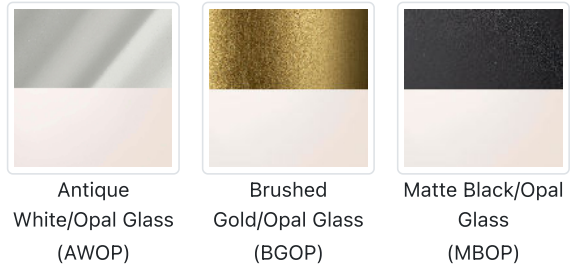

FINISHES

* For custom options, contact customer service.
* For warranty information, please visit www.kuzcolighting.com/warranty

WWW.KUZCOLIGHTING.COM

USA: 3035 E. LONE MOUNTAIN ROAD - LAS VEGAS, NV 89081

CANADA: 19054 28TH AVENUE - SURREY, BC V3Z 6M3