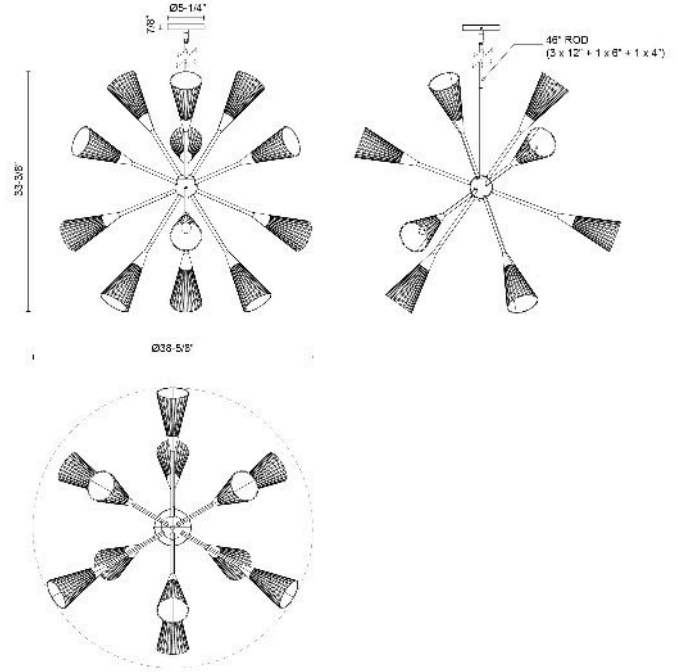

Cosmo 39-in Chandelier

Model	Bulbs (not included)	Wattage (or equivalent)
CH462039 CH462039BGGR CH462039BNGR CH462039MBGR	12 x E12	60W

Transform your space with the Cosmo lighting collection—a modern take on the timeless mid-century sputnik chandelier. Featuring opal ribbed glass shades, Cosmo adds a touch of sleek sophistication and a bold, contemporary feel to any room's vibe.

SPECIFICATION DETAILS

Fixture Dimensions	D38-5/8" x H33-3/8"
Canopy Dimensions	D5-1/4" x H7/8"
Minimum Hang Height	40"
Location	Dry
Glass Details	Fluted Milk Glass
Illumination Direction	Omni-directional
Light Source/Life	Socket
Material	Steel, Glass
Slopped Ceiling Adaptable	Yes, 45 Deg
Rod Length	46" Max (3x12" + 1x6" + 1x4")
Shade Details	Fluted Milk Glass Shade
Wire Length	60"
Compliance	UL Certified: Yes