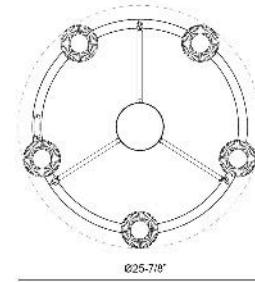

Nelly 26-in Chandelier

Model	Bulbs (not included)	Wattage (or equivalent)
CH442626 CH442626BGCR CH442626MBCR CH442626BGGR CH442626MBGR	10 x E12	40W

The Nelly lighting collection is a perfect blend of classic ribbed glass shades and modern asymmetrical forms. It's got a fresh and versatile vibe that'll make any room pop. Choose from green, opal, or clear glass, and you can mix and match to create a unique design that's all your own.

SPECIFICATION DETAILS

Fixture Dimensions	D25-7/8" x H21-7/8"
Canopy Dimensions	D5-1/8" x H1"
Minimum Hang Height	28"
Location	Dry
Glass Details	Clear Ribbed Glass (CH442626BGCR) Clear Ribbed Glass (CH442626MBCR) Glossy Opal Ribbed Glass (CH442626BGGR) Glossy Opal Ribbed Glass (CH442626MBGR)
Illumination Direction	Up/Down
Light Source/Life	Socket
Material	Steel, Glass
Slopped Ceiling Adaptable	Yes, 45 Deg
Rod Length	46" Max (3x12" + 1x6" + 1x4")
Shade Details	Clear Ribbed Glass Shade (BGCR) Clear Ribbed Glass Shade (MBCR) Glossy Opal Ribbed Glass Shade (BGGR) Glossy Opal Ribbed Glass Shade (MBGR)
Wire Length	60"
Compliance	UL Certified: Yes