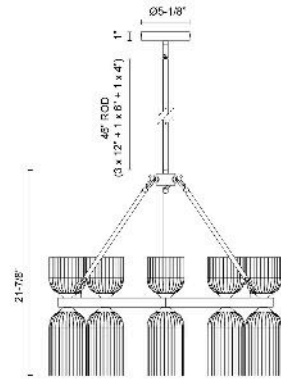

Nelly 26-in Chandelier

Model	Bulbs (not included)	Wattage (or equivalent)
CH442626 CH442626BGCR CH442626MBCR CH442626BGGR CH442626MBGR	10 x E12	40W

The Nelly lighting collection is a perfect blend of classic ribbed glass shades and modern asymmetrical forms. It's got a fresh and versatile vibe that'll make any room pop. Choose from green, opal, or clear glass, and you can mix and match to create a unique design that's all your own.

SPECIFICATION DETAILS

Fixture Dimensions	D25-7/8" x H21-7/8"
Canopy Dimensions	D5-1/8" x H1"
Minimum Hang Height	28"
Location	Dry
Glass Details	Clear Ribbed Glass (CH442626BGCR) Clear Ribbed Glass (CH442626MBCR) Glossy Opal Ribbed Glass (CH442626BGGR) Glossy Opal Ribbed Glass (CH442626MBGR)
Illumination Direction	Up/Down
Light Source/Life	Socket
Material	Steel, Glass
Slopped Ceiling Adaptable	Yes, 45 Deg
Rod Length	46" Max (3x12" + 1x6" + 1x4")
Shade Details	Clear Ribbed Glass Shade (BGCR) Clear Ribbed Glass Shade (MBCR) Glossy Opal Ribbed Glass Shade (BGGR) Glossy Opal Ribbed Glass Shade (MBGR)
Wire Length	60"
Compliance	UL Certified: Yes