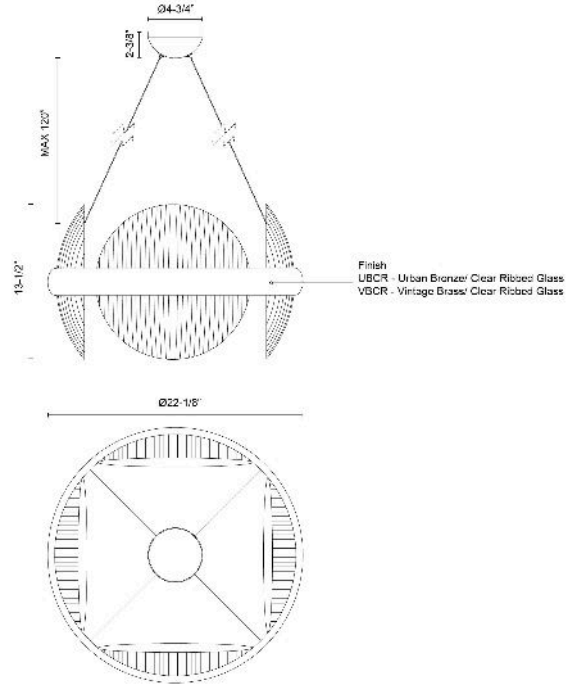

Taurus 22-in Chandelier

Model	Color Temperature	Wattage	Voltage	Total Lumens	Delivered Lumens	Dimmer Support (Optional, Not Included)
CH13922 CH13922-UBCR-UNV CH13922-VBCR-UNV	3000K	32W	120-277V	2820lm	1170lm* (UBCR) 1280lm* (VBCR)	TRIAC/ELV

SPECIFICATION DETAILS

Fixture Dimensions	D22-1/8" x H13-1/2"
Canopy Dimensions	D4-3/4" x H2-3/8"
Minimum Hang Height	30"
Location	Dry
Dimming Range	100% - 10%
Glass Details	Clear Ribbed Glass
Illumination Direction	Omni-directional
Light Source/Life	LED (50,000 hours) 90CRI
Material	Aluminum, Glass
Slopped Ceiling Adaptable	Yes
Shade Details	Clear Ribbed Glass Shade
Wire Length	120"
Wire Style	Black Wire
Compliance	ETL Certified: Yes CEC Title 24: Yes