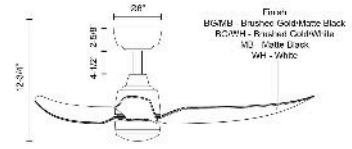

Hugo 42-in Ceiling Fan

Model	Light Kit	Color Temperature	Control	CFM (High)	Motor	Included Downrod
CF92942 CF92942-MB CF92942-WH CF92942-BG/MB CF92942-BG/WH			Remote/Smart Control	4038	LV DC	4-1/2" (Additional Sold Separately)

SPECIFICATION DETAILS

Fixture Dimensions	D42-3/8" x H12-3/4"
Canopy Dimensions	D6" x H2-5/8"
Minimum Hang Height	12-3/4"
Location	Wet
Light Source/Life	FAN
Material	Aluminum, Steel, ABS Blades
Blade	3 Blades
Primary Control	Remote/Smart Control
Paint Finish	MB01 (MB), WH01 (WH), BG01 MB01 (BG/MB), BG01 WH01 (BG/WH)
Slopped Ceiling Adaptable	Yes, 20 Deg
Rod Length	4-1/2" (for different rod length, contact factory)
Fan Speeds	6 Speed (Reversible: Yes) (80-210 RPM)
Airflow Efficiency (CFM/WATT)	151
Compliance	ETL Certified: Yes