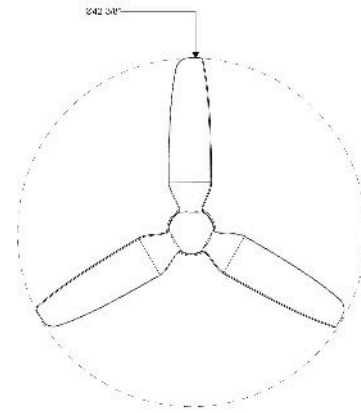

Hugo 42-in Ceiling Fan

Model	Light Kit	Color Temperature	Control	CFM (High)	Motor	Included Downrod
CF92942 CF92942-MB CF92942-WH CF92942-BG/MB CF92942-BG/WH			Remote/Smart Control	4038	LV DC	4-1/2" (Additional Sold Separately)

SPECIFICATION DETAILS

Fixture Dimensions	D42-3/8" x H12-3/4"
Canopy Dimensions	D6" x H2-5/8"
Minimum Hang Height	12-3/4"
Location	Wet
Light Source/Life	FAN
Material	Aluminum, Steel, ABS Blades
Blade	3 Blades
Primary Control	Remote/Smart Control
Paint Finish	MB01 (MB), WH01 (WH), BG01 MB01 (BG/MB), BG01 WH01 (BG/WH)
Slopped Ceiling Adaptable	Yes, 20 Deg
Rod Length	4-1/2" (for different rod length, contact factory)
Fan Speeds	6 Speed (Reversible: Yes) (80-210 RPM)
Airflow Efficiency (CFM/WATT)	151
Compliance	ETL Certified: Yes