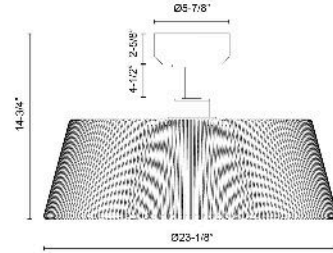

## Isla 24-in Ceiling Fan

Model	Light Kit	Color Temperature	Control	CFM (High)	Motor	Included Downrod
<b>CF41424-5CCT</b> CF41424-MB/BR-5CCT CF41424-WH/BR-5CCT	Integrated	5CCT,2700K,3000K,3500K,4000K,5000K	Remote/Smart Control	1303	LV DC	4-1/2" (Additional Sold Separately)

### SPECIFICATION DETAILS

Fixture Dimensions	D23-1/8" x H14-3/4"
Canopy Dimensions	D5-7/8" x H2-5/8"
Minimum Hang Height	14-3/4"
Location	Damp
Diffuser Details	White Polymeric Diffuser
Dimming Range	100% - 10%
Illumination Direction	Down
Light Source/Life	FAN + LED (50,000 hours) 90CRI
Material	Steel, Rope
Blade	3 Blades
Ceiling to Blade Min Distance (Inch)	10.8
Primary Control	Remote/Smart Control
Paint Finish	MB01 (MB/BR), WH01 (WH/BR)
Sloped Ceiling Adaptable	Yes, 20 Deg
Rod Length	4-1/2" (for different rod length, contact factory)
Fan Speeds	6 Speed (Reversible: Yes) (200-400 RPM)
Airflow Efficiency (CFM/WATT)	63
Shade Details	Rope Shade
Compliance	<b>ETL Certified:</b> Yes