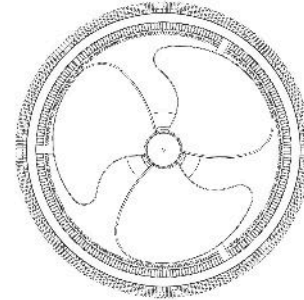

## Isla 24-in Ceiling Fan

Model	Light Kit	Color Temperature	Control	CFM (High)	Motor	Included Downrod
<b>CF41424-5CCT</b> CF41424-MB/BR-5CCT CF41424-WH/BR-5CCT	Integrated	5CCT,2700K,3000K,3500K,4000K,5000K	Remote/Smart Control	1303	LV DC	4-1/2" (Additional Sold Separately)

Elevate your space with Isla, a stunning fandelier that seamlessly blends boho modern style with cutting-edge functionality. Featuring natural cotton rope elements and a sleek drum-like frame, Isla delivers both visual allure and powerful, 6-speed performance. Smart compatible and equipped with a convenient remote control, Isla is the perfect fusion of design and innovation for any room.

### SPECIFICATION DETAILS

Fixture Dimensions	D23-1/8" x H14-3/4"
Canopy Dimensions	D5-7/8" x H2-5/8"
Minimum Hang Height	14-3/4"
Location	Damp
Diffuser Details	White Polymeric Diffuser
Dimming Range	100% - 10%
Illumination Direction	Down
Light Source/Life	FAN + LED (50,000 hours) 90CRI
Material	Steel, Rope
Blade	3 Blades
Ceiling to Blade Min Distance (Inch)	10.8
Primary Control	Remote/Smart Control
Paint Finish	MB01 (MB/BR), WH01 (WH/BR)
Sloped Ceiling Adaptable	Yes, 20 Deg
Rod Length	4-1/2" (for different rod length, contact factory)
Fan Speeds	6 Speed (Reversible: Yes) (200-400 RPM)
Airflow Efficiency (CFM/WATT)	63
Shade Details	Rope Shade
Compliance	<b>ETL Certified:</b> Yes