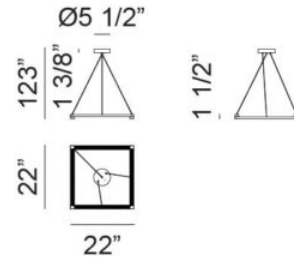

C39004MB

SPECIFICATION SHEET

Finish	Matte Black
Cord Color	Silver
Dimension	84"L x 1 3/8"W x 1 1/2"H
Lamping	4 x 10W LED 120V
Initial Lumen	4000
Deliver Lumen	3000
CRI(Ra)	90
LED Average Rated Life	50,000 hours
Color Temp	2700K, 3000K, 3500K, 4000K or 5000K
Canopy Color	Matte Black
Canopy Size	Ø5 1/2" x 1 3/8"H
Wire Length	120" Max.
Location	Dry
Warranty	5 years Warranty on LED Board