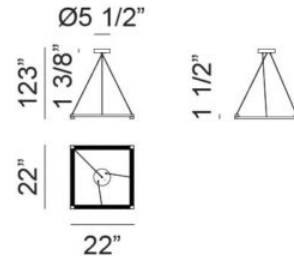

Option 1:

Option 2:

C39004BG

SPECIFICATION SHEET

Finish	Brushed Gold
Cord Color	Silver
Dimension	84"L x 1 3/8"W x 1 1/2"H
Lamping	4 x 10W LED 120V
Initial Lumen	4000
Deliver Lumen	3000
CRI(Ra)	90
LED Average Rated Life	50,000 hours
Color Temp	2700K, 3000K, 3500K, 4000K or 5000K
Canopy Color	Brushed Gold
Canopy Size	Ø5 1/2" x 1 3/8"H
Wire Length	120" Max.
Location	Dry
Warranty	5 years Warranty on LED Board