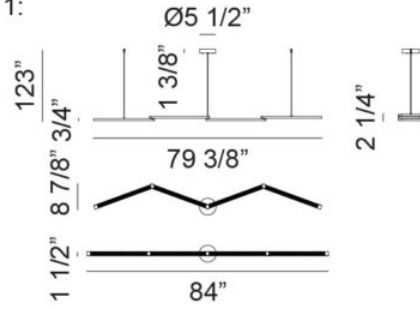

Option 1:

Option 2:

C39004BG

SPECIFICATION SHEET

Finish	Brushed Gold
Cord Color	Silver
Dimension	84"L x 1 3/8"W x 1 1/2"H
Lamping	4 x 10W LED 120V
Initial Lumen	4000
Deliver Lumen	3000
CRI(Ra)	90
LED Average Rated Life	50,000 hours
Color Temp	2700K, 3000K, 3500K, 4000K or 5000K
Canopy Color	Brushed Gold
Canopy Size	Ø5 1/2" x 1 3/8"H
Wire Length	120" Max.
Location	Dry
Warranty	5 years Warranty on LED Board