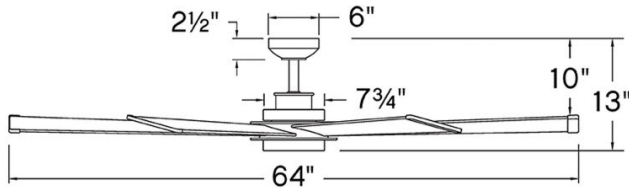

ANDROS

906964FHB-LDD

ANDROS 64" LED SMART FAN

DETAILS	
FAN FINISH:	Heritage Brass
GLASS:	White Polycarbonate
BLADE COUNT:	6
SLOPE DEGREE:	20

DIMENSIONS	
WIDTH:	64"
HEIGHT:	12.8"

LIGHT SOURCE	
VOLTAGE:	120v

MOUNTING	
CANOPY:	6" Dia.
LEAD WIRE:	1 X 76"

SHIPPING	
CARTON LENGTH:	32.7
CARTON WIDTH:	9.7
CARTON HEIGHT:	18.5

A stylishly versatile complement to any interior or covered outdoor living space, Andros's damp-rated design is elevated by classic finishes and modern metal accents. Equipped with a 6-speed DC motor that is WiFi enabled and ready to connect right out of the box. Operated by the HIRO control or WiFi compatible with the Hinkley App.